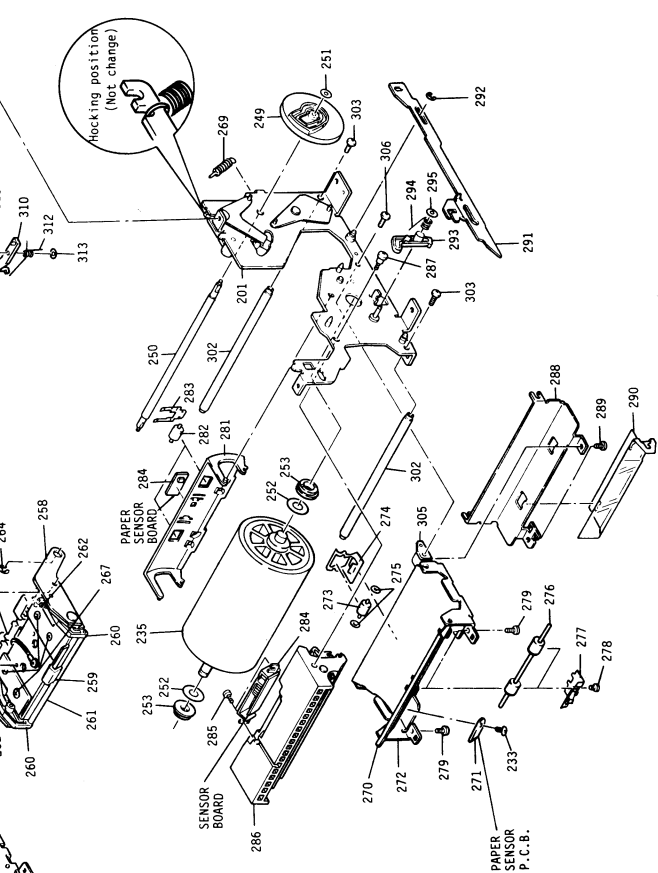

SYMBOL-NO	P-NO	DESCRIPTION	SYMBOL-NO	P-NO	DESCRIPTION
416	6424151	ROLLER			
417	7428833	PLATE			
418	86914063	SCREW BIND TIGHTING 3MMDX6MM			
419	6357671	BELT 3			
420	6357661	BELT 1			
421	6539791	SPRING			
422	7368532	IDLER			
423	6781873	ARM			
424	6538829	SPRING			
425	4505731	HOLDER, PAPER			
426	77749423	E RING			
427	7368545	ROLLER 4			
430	6433991	GEAR			
431	7787738	POLYSLIDER WASHER			
432	6433981	GEAR			
433	6424311	PULLEY			
435	7580741	SHAFT			
437	6003821	COVER			
438	8671406	SCREW			
901	8744406	BINDING SCREW - 377D X 6MM			
902	86994123	SCREW BIND TIGHTING 3MMDX12MM (BLACK)			
903	8671406	SCREW			
904	87411084	BIND SCREW 2X8			
905	86914083	SCREW BIND TIGHTING 3MMDX8MM (BLACK)			
906	87414083	BIND SCREW-3MMDX8MM.			
907	86914083	SCREW BIND TIGHT 3MMD x 8MM (BLACK)			
951	8741405	SCREW - 3MMD X 5MM B IND			
954	87414033	BIND SCREW 3MMDX3MM			
955	8741405	SCREW - 3MMD X 5MM B IND			
956	8671406	SCREW			
FOR ACCESSARIES					
	5637273	REMOTE CONTROL BOX (WIRED)			
	7096265	PAPER/INK SET			
	5855181	CABLE			
	7868781	PROTECTOR			